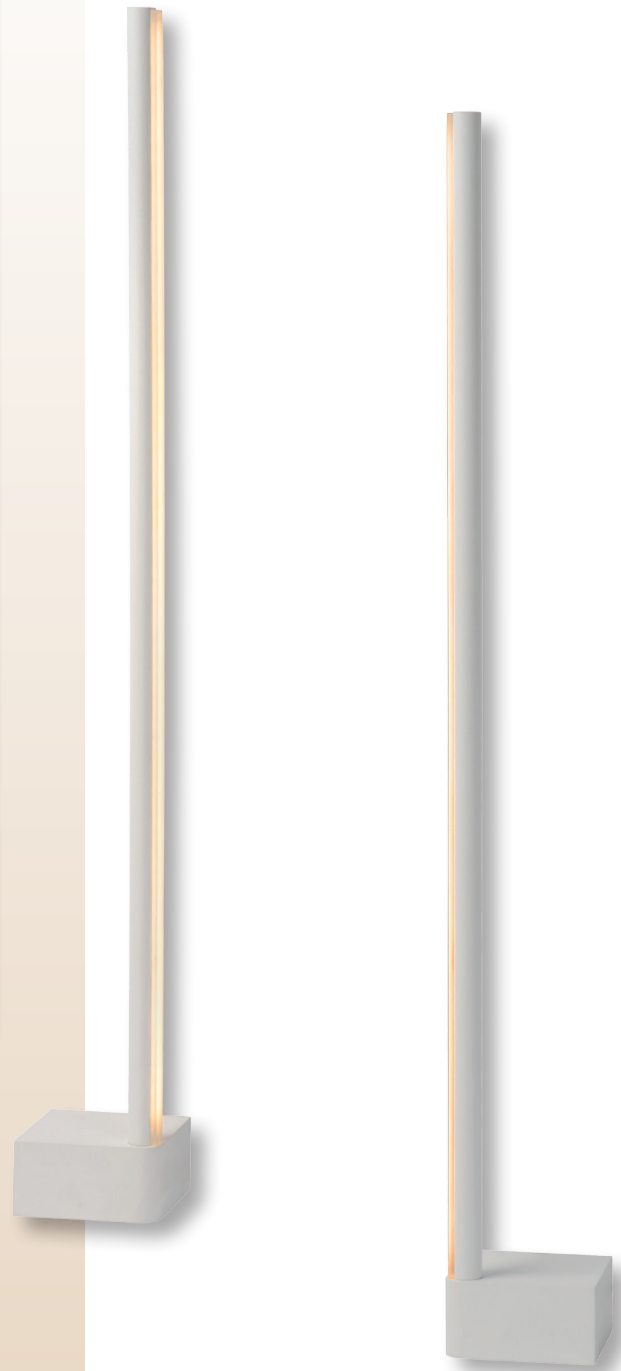

## SIRIUS

Wall light - Left version

23258/07/31

- 1x7,5W/EDISON LED/3000K/820lm/incl.
- Ø: 1,6 cm - H:34,5cm
- Base: H:4cm - W: 7cm - L:8cm
- White
- Aluminium

## SIRIUS

Wall light - Right version

23259/07/31

IP54		
		incl.
		CE

SUITABLE FOR BATHROOM

# SIRIUS

**Heliott**  
COLLECTION